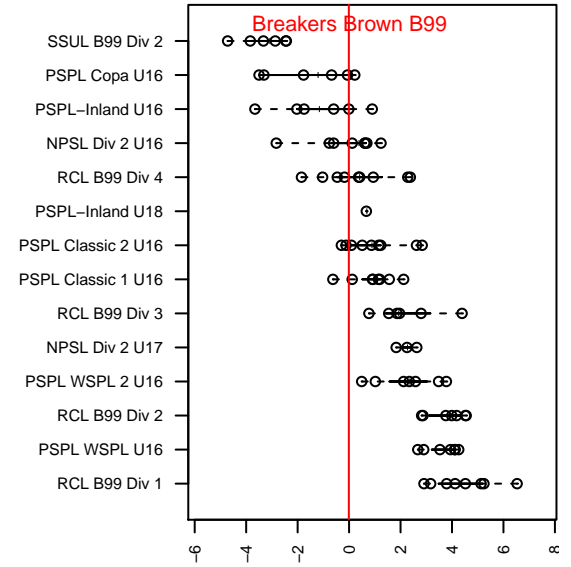

# Breakers Brown B99

Breakers SC  
Spokane, WA  
B99 total strength=1248  
attack=6.12 defense=3.65  
fall league = PSPL-Inland U16

alt names used:  
IEYSA Breakers B99 Brown

Venues played:  
2015 PSPL-Inland U16

**attack and defense variance (black dot)  
relative to other teams  
and top 10 in region**

**attack and defense rating  
relative to others at age  
and all opponents in last 13 months**

**Performance relative to 13 month average**